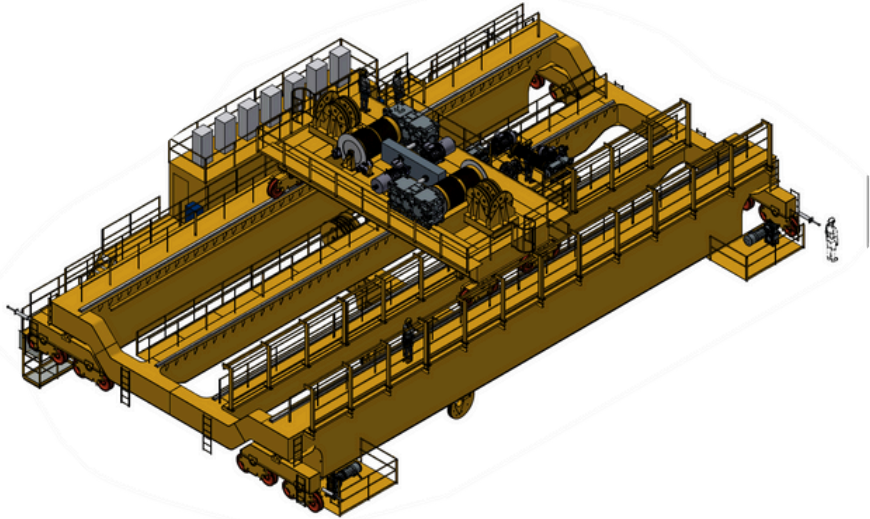

SAS TRINEC
ESTD 1885

TECHNOLOGICAL CRANES AND MANIPULATORS

SAS Třinec, a.s. specializes in the development of industrial fully automatic lifting devices and manipulators for handling loads with high requirements for resistance to environmental conditions (dustiness, high temperature, space limitations, etc.) and specific shape characteristics of the loads.