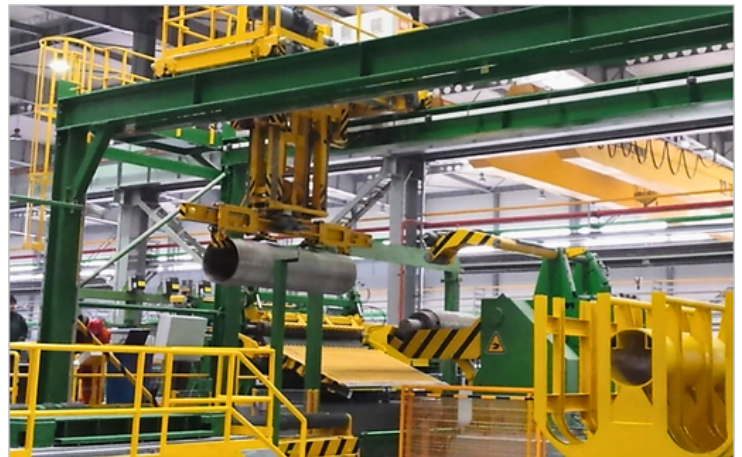

SAS TRINEC
ESTD 1885

TECHNOLOGICAL CRANES AND MANIPULATORS

SAS Třinec, a.s. specializes in the development of industrial fully automatic lifting devices and manipulators for handling loads with high requirements for resistance to environmental conditions (dustiness, high temperature, space limitations, etc.) and specific shape characteristics of the loads.